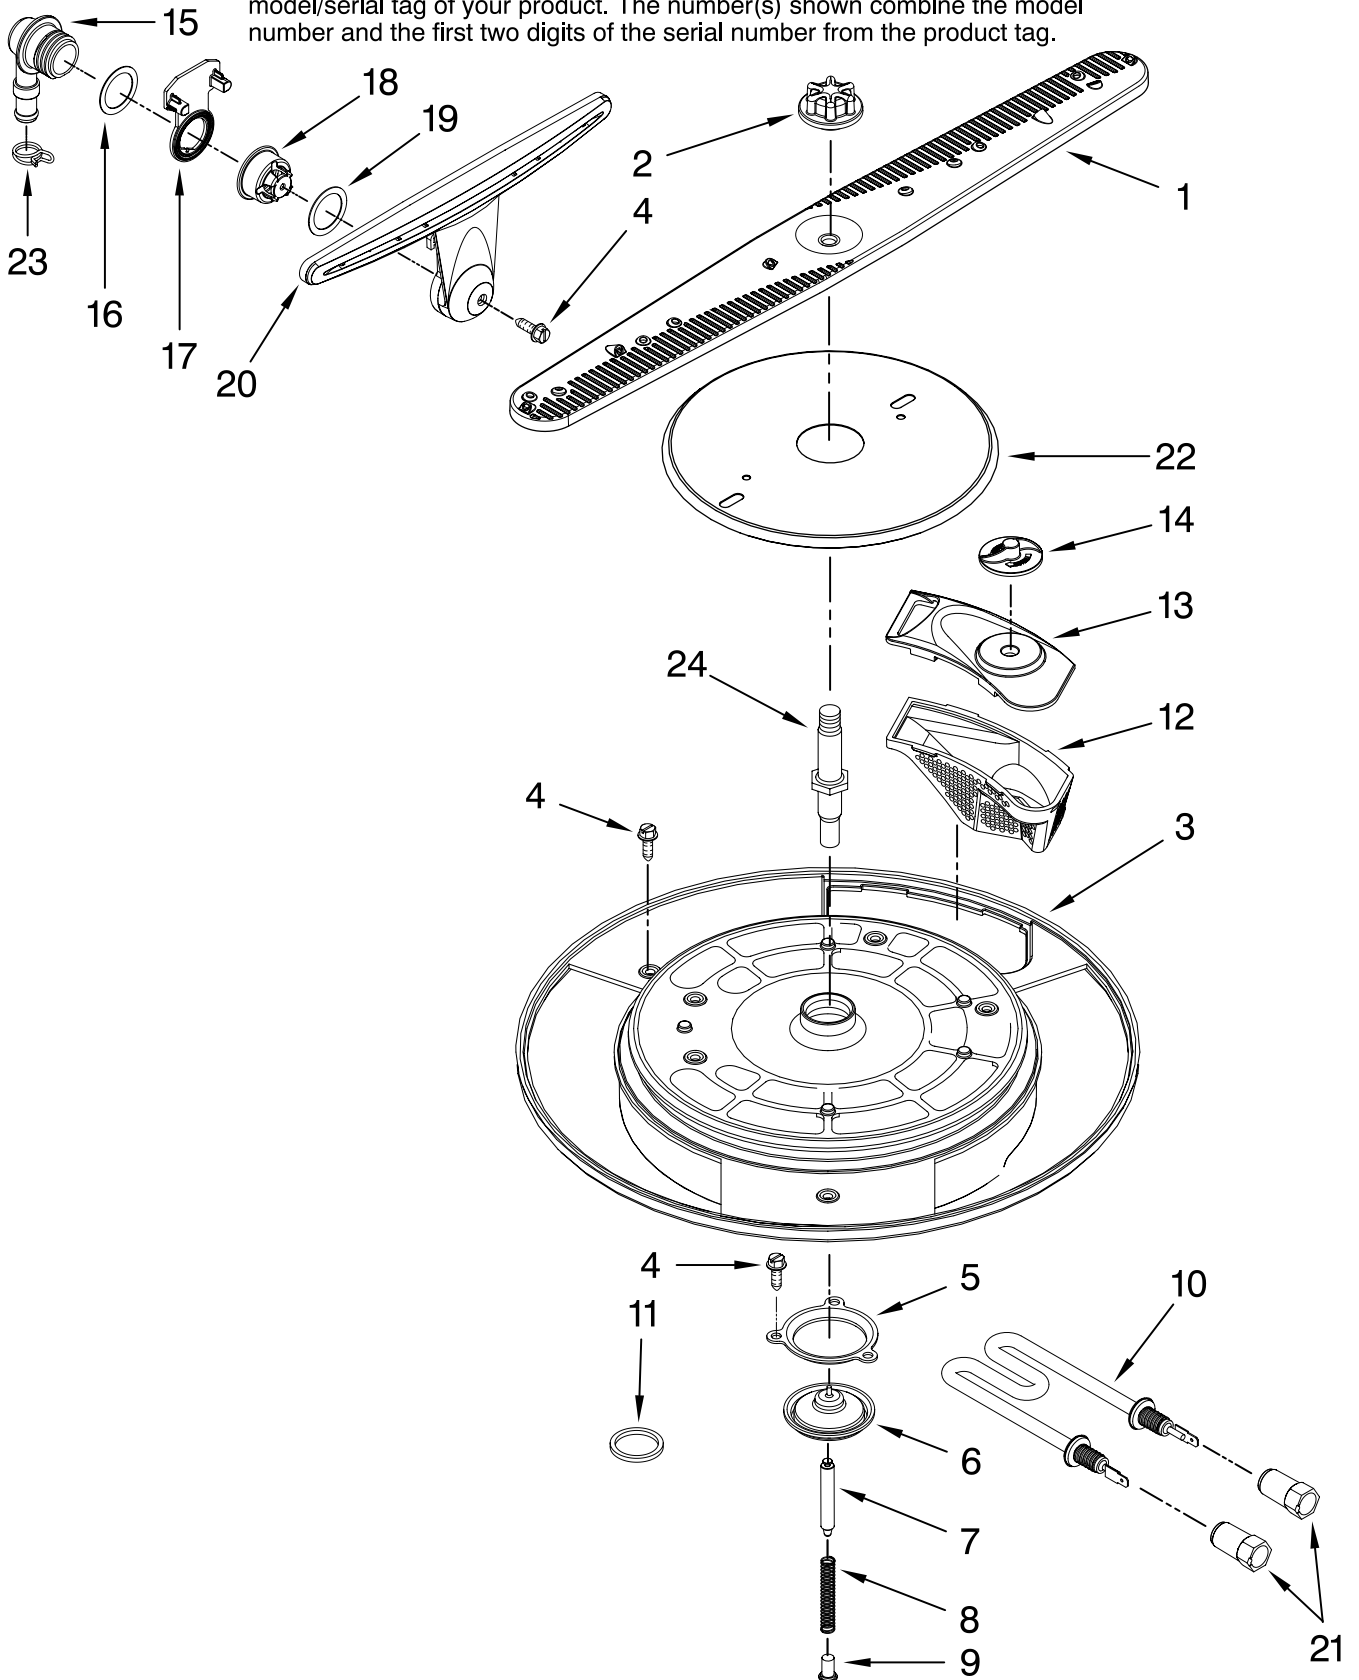

WASH SYSTEM PARTS

For Model: KUDD03DTPA10

(Panel-Ready)

The model(s) number shown may be different than what is printed on the model/serial tag of your product. The number(s) shown combine the model number and the first two digits of the serial number from the product tag.

WASH SYSTEM PARTS

For Model: KUDD03DTPA10

(Panel-Ready)

The model(s) number shown may be different than what is printed on the model/serial tag of your product. The number(s) shown combine the model number and the first two digits of the serial number from the product tag.

Illus. No.	Part No.	DESCRIPTION
1	99003689	Wash Arm Assembly
2	99003697	Cap, Wash Arm
3	W10190556	Filter Flowplate Assembly
4	Y6918536	Screw
5	99003720	Compression Ring, Fine Drain
6	99003692	Seal, Fine Drain
7	99003772	Armature, Fine Drain
8	99003774	Spring, Fine Drain
9	99003775	Shaft, Fine Drain
10	99003625	Heater
11	Y6920320	O-Ring (EPDM)
12	99003777	Coarse Cup, Lower
13	99003776	Coarse Cup, Upper
14	99003778	Coarse Cup Cap
15	Y6920170	Inlet, Upper (Manifold)
16	99003602	Seal, Inlet/Outlet
17	Y6920354	Bracket, Upper Manifold Mtg
18	Y6920171	Cap, Manifold Inlet
19	99003602	Seal, Inlet/Outlet
20	99003683	Manifold, Upper Assembly
21	99003771	Nut, Heater
22	99003704	Shield, Fine Filter
23	99003634	Clamp, Manifold
24	99003697	Pivot, Wash Arm